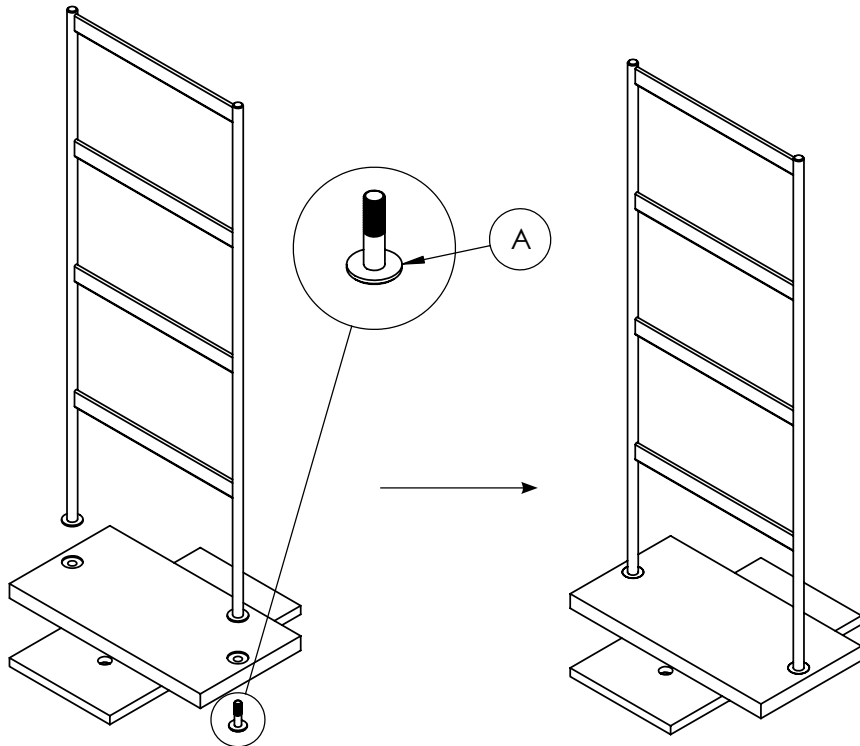

bronzed
OAK

JEWELRY LINE BY G+B

Tabletop Earring & Neck- lace Countertop Spinner Display // 075-2WAY

This spinner display is made of a powder coated Cardinal Bronze metal frame in a 0.375" thick wire. Included are six double-sided hooks and six single-sided hooks giving your flexibility to display both earrings and necklaces on the same display. The hooks project 2-1/2" and are perfect for hanging carded jewelry.

9-1/2" W X 5" D X 23-3/8" H

STEP 1:

STEP 2: