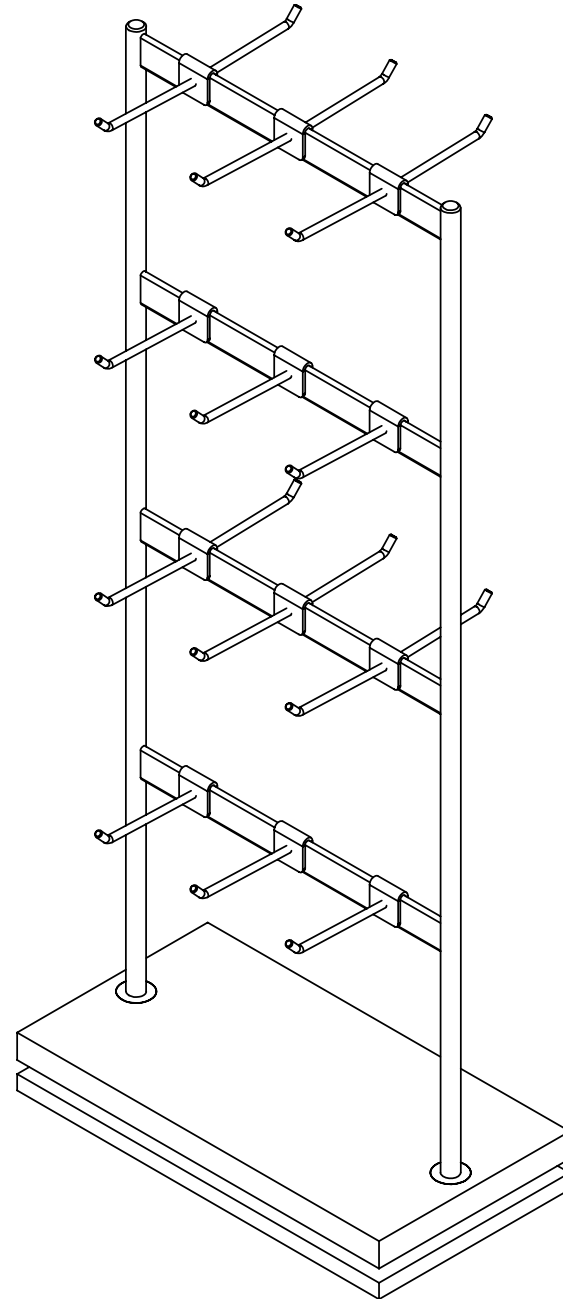

bronzed
OAK

JEWELRY LINE BY G+B

Tabletop Earring & Neck- lace Countertop Spinner Display // 075-2WAY

This spinner display is made of a powder coated Cardinal Bronze metal frame in a 0.375" thick wire. Included are six double-sided hooks and six single-sided hooks giving your flexibility to display both earrings and necklaces on the same display. The hooks project 2-1/2" and are perfect for hanging carded jewelry.

9-1/2" W X 5" D X 23-3/8" H

STEP 1:

STEP 2: