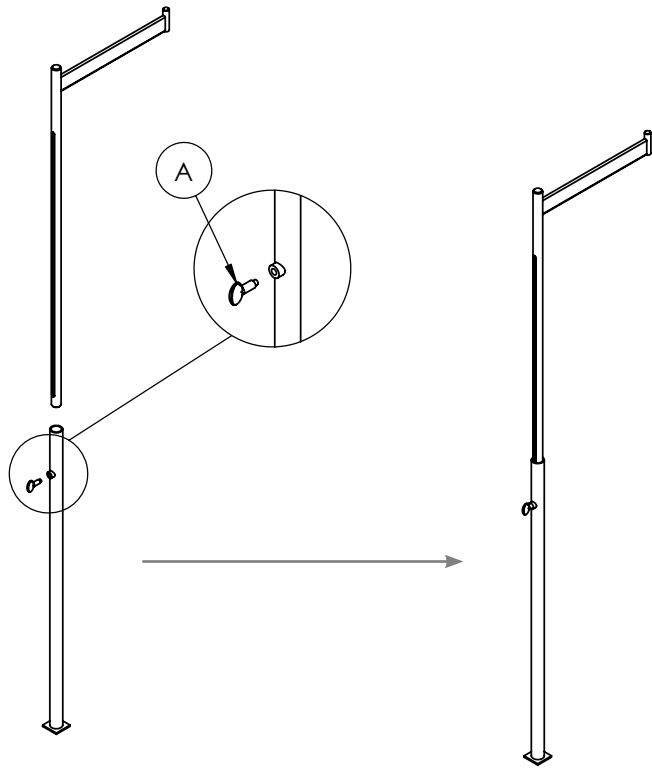

bronzed
OAK

JEWELRY LINE BY G+B

Countertop Handbag Stand // 075-LBS

Made of oak laminate and a bronze metal finish, the handbag display adjusts to accommodate various size purses. An weighted base provides solid support and keeps the handbag display stand sturdy and upright.

8" W x 8" D x 16" to 27-1/4" T

STEP 1:

STEP 2: