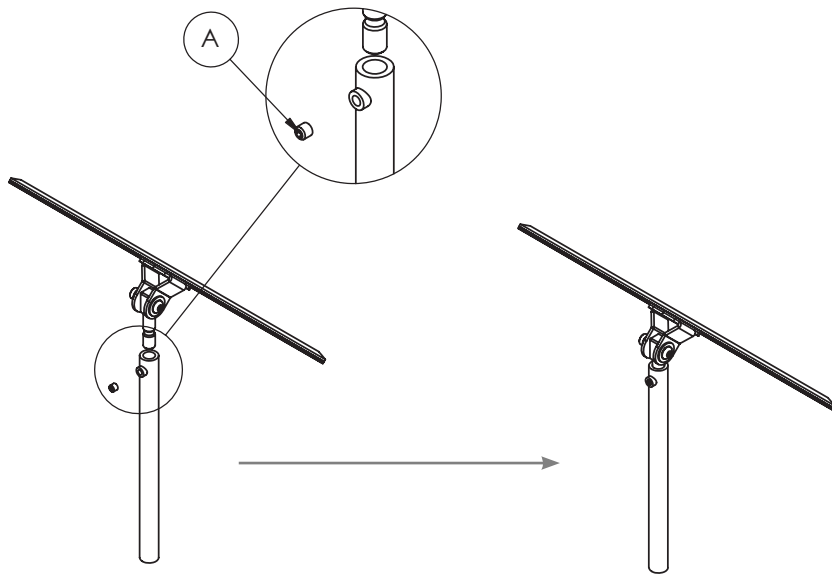

bronzed
OAK

JEWELRY LINE BY G+B

Oval Countertop Mirror //
O75-R-MIR

Features an oak base with a bronze steel rod. This 4 mm thick glass swivel mirror features an oval beveled edge .

8" W x 12" T.

STEP 1:

STEP 2: